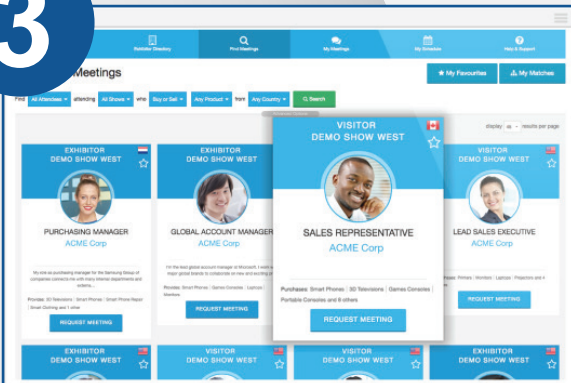

## HETT Connect is a specialist networking tool that will help you find & book meetings with new business contacts at HETT 2019

1

Once you've registered for your badge you will receive a link to access your personal HETT Connect meetings page.

2

Update your personal profile, so other people can find you. Your contact details are only exchanged with your confirmed appointments.

3

Search for contacts by job title, company, business type or use the automatic suggestions to find your perfect match.

4

Send & receive invitations with high level contacts & arrange meetings on exhibitor stands or in the dedicated Connect Lounge.

5

With a PDF schedule, SMS reminders & help from our onsite concierge team, you will arrive at your appointments on time.