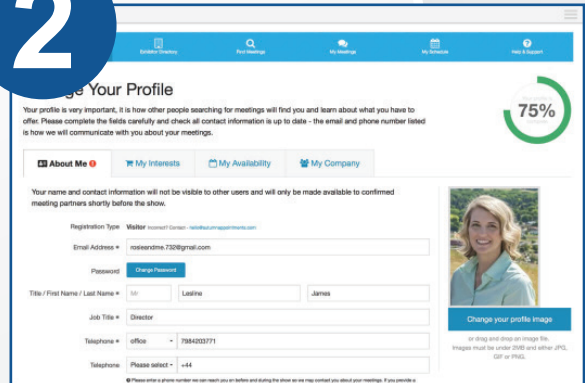

## HETT Connect is a specialist networking tool that will help you find & book meetings with new business contacts at HETT 2019

1

Once you've registered for your badge you will receive a link to access your personal HETT Connect meetings page.

2

Update your personal profile, so other people can find you. Your contact details are only exchanged with your confirmed appointments.

3

Search for contacts by job title, company, business type or use the automatic suggestions to find your perfect match.

4

Send & receive invitations with high level contacts & arrange meetings on exhibitor stands or in the dedicated Connect Lounge.

5

With a PDF schedule, SMS reminders & help from our onsite concierge team, you will arrive at your appointments on time.