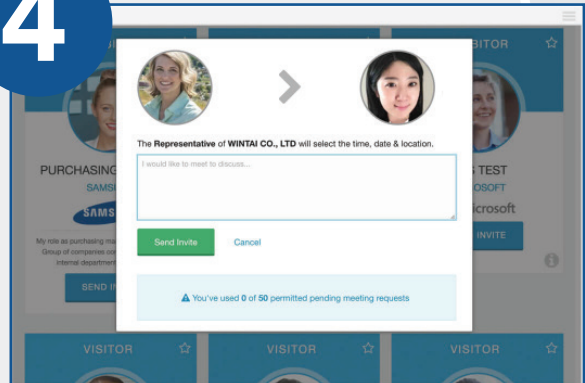

## HETT Connect is a specialist networking tool that will help you find & book meetings with new business contacts at HETT 2019

1

Once you've registered for your badge you will receive a link to access your personal HETT Connect meetings page.

2

Update your personal profile, so other people can find you. Your contact details are only exchanged with your confirmed appointments.

3

Search for contacts by job title, company, business type or use the automatic suggestions to find your perfect match.

4

Send & receive invitations with high level contacts & arrange meetings on exhibitor stands or in the dedicated Connect Lounge.

5

With a PDF schedule, SMS reminders & help from our onsite concierge team, you will arrive at your appointments on time.