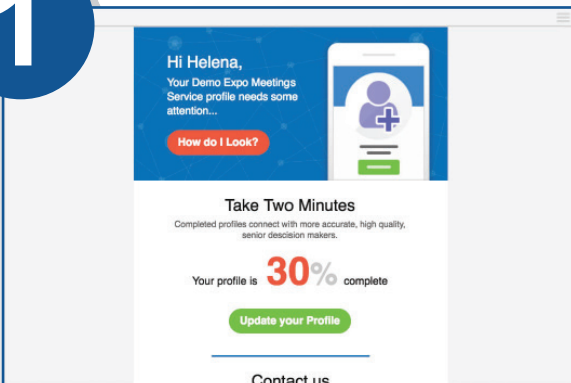

## HETT Connect is a specialist networking tool that will help you find & book meetings with new business contacts at HETT 2019

1

Once you've registered for your badge you will receive a link to access your personal HETT Connect meetings page.

2

Update your personal profile, so other people can find you. Your contact details are only exchanged with your confirmed appointments.

3

Search for contacts by job title, company, business type or use the automatic suggestions to find your perfect match.

4

Send & receive invitations with high level contacts & arrange meetings on exhibitor stands or in the dedicated Connect Lounge.

5

With a PDF schedule, SMS reminders & help from our onsite concierge team, you will arrive at your appointments on time.